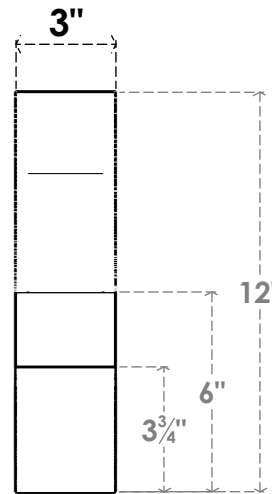

ITEM NUMBER: BRCPO030X08000X12000RID

3"W X 8"D X 12"H RIDGEWOOD ARCHITECTURAL GRADE PVC OPEN BRACE

SIDE PROFILE

FRONT PROFILE

ISOMETRIC

EKENA MILLWORK
2300 WEST MAIN ST.
CLARKSVILLE, TX 75426
TOLL FREE: 866-607-0453
WWW.EKENAMILLWORK.COM