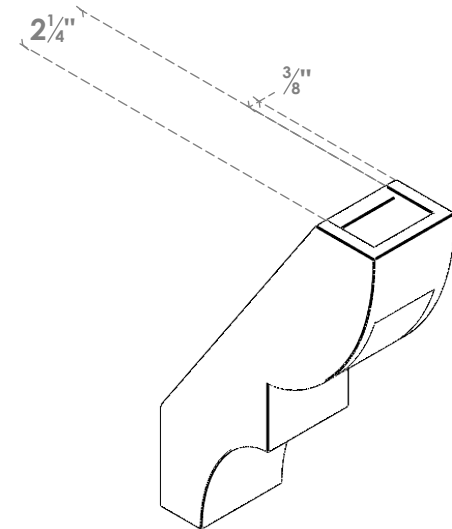

ITEM NUMBER: BRCPO030X08000X12000RID

3"W X 8"D X 12"H RIDGEWOOD ARCHITECTURAL GRADE PVC OPEN BRACE

SIDE PROFILE

FRONT PROFILE

ISOMETRIC

EKENA MILLWORK
2300 WEST MAIN ST.
CLARKSVILLE, TX 75426
TOLL FREE: 866-607-0453
WWW.EKENAMILLWORK.COM