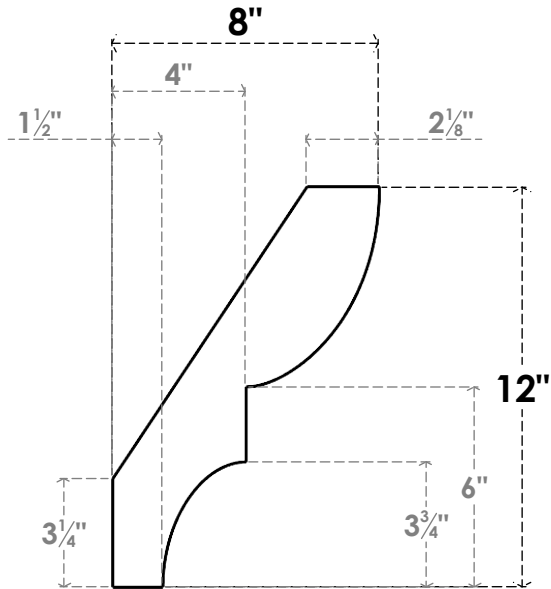

ITEM NUMBER: BRCPO030X08000X12000RID

3"W X 8"D X 12"H RIDGEWOOD ARCHITECTURAL GRADE PVC OPEN BRACE

SIDE PROFILE

FRONT PROFILE

ISOMETRIC

EKENA MILLWORK
2300 WEST MAIN ST.
CLARKSVILLE, TX 75426
TOLL FREE: 866-607-0453
WWW.EKENAMILLWORK.COM